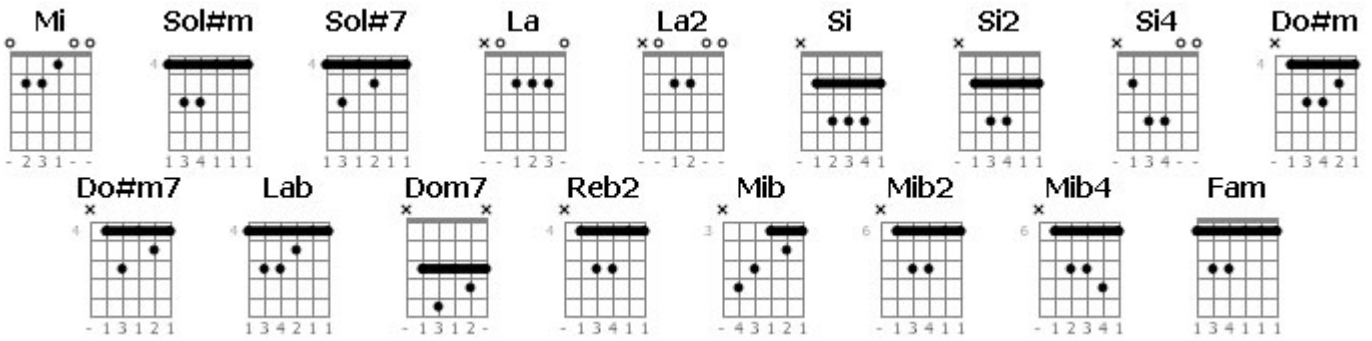

MY HEART WILL GO ON

W. Jennings/J. Horner
 Jesús Rodríguez (www.ritaclar.com)

- Mi** (1 Compás)
- Mi** (1° 1/2 Compás)
- Mi** (2° 1/2 Compás)
- Mi** (2 Compases)

Do#m7 Si4 La Si4 Si
 Do#m7 Si4 La Si4 Si

Mi Si4
 Every night in my dreams
 La2 Mi Si4
 I see you, I feel you
 Mi Si4 La2
 That is how I know you go on
 Mi Si4
 Far across the distance
 La2 Mi Si4
 and spaces between us
 Mi Si4 La2
 you have come to show you go on

Do#m Si4 La2 Si4
 Near, far, wherever you are
 Do#m Si2 La Si4
 I believe that the heart does go on

Do#m Si4 La2 Si4
 Once more you opened the door
 Do#m Sol#m
 and you're here in my heart and
 La2 Si4 Do#m
 my heart will go on and on

Si4 La Si4 Si

Mi Si4
 Love can touch us one time
 La2 Mi Si4
 and last for a lifetime
 Mi Si4 La2
 and never let go till we're gone
 Mi Si4
 Love was when I loved you
 La2 Mi Sol#7
 One true time I hold to
 Do#m Sol#m La2
 In my life we'll always go on
 Do#m Si4 La2 Si4
 Near, far, wherever you are
 Do#m Si2 La Si4
 I believe that the heart does go on
 Do#m Si4 La2 Si4
 Once more you opened the door
 Do#m Sol#m
 and you're here in my heart and
 La2 Si4 Do#m
 my heart will go on and on

Si4 La2 Si4
 Do#m7 Si4 La Do#m Sol#7

Fam Mib Reb2 Mib
 You're here, there's nothing I fear
 Fam Mib Reb Mib2
 and I know that my heart will go on
 Fam Mib Reb2 Mib
 We'll stay forever this way
 Fam Dom7
 you are safe in my heart and
 Reb2 Lab Mib4 Lab
 my heart will go on and on