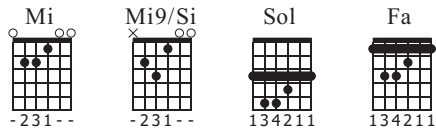

# Soleares

Daniel Fortea

Música Daniel Fortea  
Tab. Jesús Rodríguez

Musical notation for the first system, measures 1-4. The key signature has one sharp (F#) and the time signature is 3/4. The piece starts with a *mf* dynamic. The notes are: G4, B4, D5 (Mi); G4, B4, D5, G4 (Mi9/Si); G4, B4, D5 (Mi); G4, B4, D5 (Mi).

Below the staff is the guitar tablature (TAB) with fingerings: *i* for the first three measures and *i* for the fourth measure.

Musical notation for the second system, measures 5-8. The notes are: G4, B4, D5 (Sol); G4, B4, D5, G4 (Fa); G4, B4, D5 (Mi); G4, B4, D5 (Mi).

Below the staff is the guitar tablature (TAB) with fingerings: *i* for measures 5-7 and *i* for measure 8.

Musical notation for the third system, measures 9-12. The notes are: G4, B4, D5 (C3); G4, B4, D5 (C3); G4, B4, D5 (C3); G4, B4, D5 (C3).

Lyrics: *p* *i* *p* *i* *p* *p* *i* *p* *i* *p* *p* *i* *m* *a* *p* *i* *m* *a* *p* *p* *i* *p* *i* *p*

Below the staff is the guitar tablature (TAB) with fingerings: 2, 3, 3, 1, 0, 1, 2, 0, 2, 1, 0, 2, 1, 0, 3, 4, 3, 3, 4, 5.